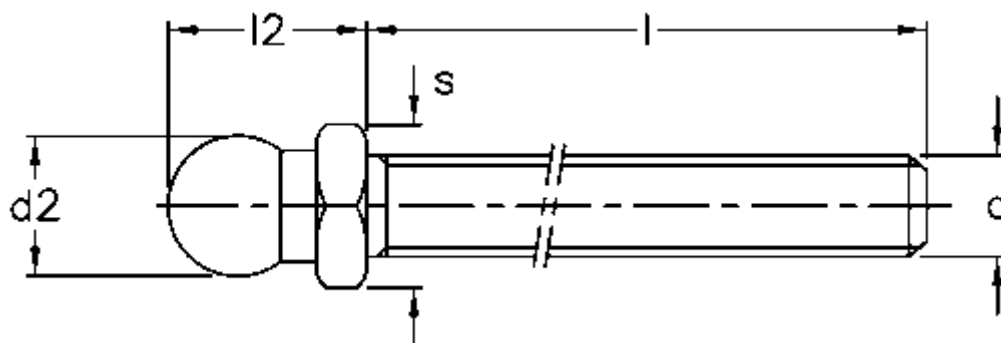

Article number: 2310322861

Description: E+G Threaded stem, SST Stainless steel
SM-SST-24-M24x158

Measures

$d = M24$

$d_2 = 23.9$

$l = 158$

$l_2 = 37$

$s = 24$